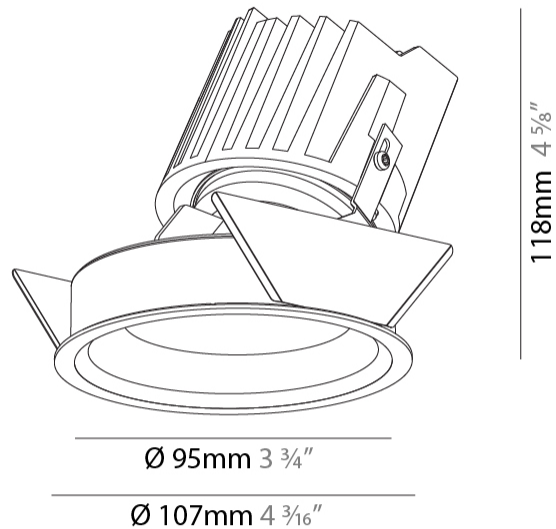

PHYSICAL

Shape: Round
Diameter (mm): 107
Diameter (in): 4 3/16
Height (mm): 118
Height (in): 4 5/8
Ceiling Thickness (mm): 10 / 12.5 / 15
Ceiling Thickness (in): 3/8 or 1/2 or 9/16
Min. Recessing Depth (mm): 140
Min. Recessing Depth (in): 5 1/2
Light Distribution: Adjustable / Asymmetric
Weight (kg): 0.473
Weight (lbs): 1.04
Fixture Finish: SSR / BKV / CWI / CRY / HAB / UFT / ITA / RUA / FTG / MYG / LOD / PUS / FRO / FUP / KIA / POP / BLS / SPG / MEY / GOH / GUM / CHC / COM / ABZ / JAG / OBR / MOS / ROR
Fixture Material: Aluminum Die Cast
Cut-out Measurements: 98mm / 3 7/8"

ELECTRICAL

Lamp Type: LED (Zhaga Standard)
Input Wattage (W): 16.5
Total Output Wattage (W): 14
Dimming: Tri-Mode (Non-Dimming and Phase Dimming (120Vac only) and 0-10V Dimming)
Driver Included: No
Driver Location: Recessed Housing
Driver Type: Constant Current - Universal
Driver Class: Class 2
Housing: See components
Input Voltage (V): 120 - 277
Constant Current (MA): 350

LED

Number of LEDs: 1
Color Temperature (°K): 2700 / 3000 / 3500 / 4000
Max. Delivered Lumen (lm): 1030 / 1070 / 1117 / 1140
Nominal Lumen (lm): 1386 / 1438 / 1511 / 1542
CRI: >90 CRI
Lamp Life (hrs): 50000

OPTICAL

Reflector: 20 / 40 / 60
Adjustability: Fixed

RATINGS AND CERTIFICATIONS

Certified By: Certified for North American Standards
IP rating: IP20